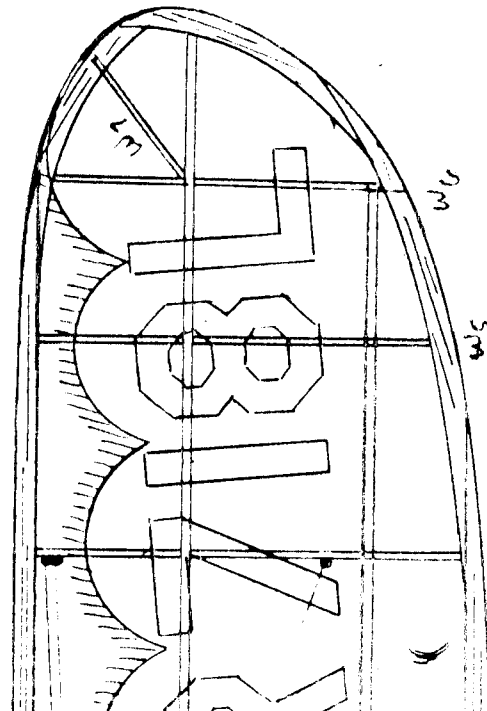

← WING SPAR CUT FROM 1/32" REQ'D.

← WING STRUTS 4 REQ'D.

← SCALE OUTLINE

2 REQ'D.

SCALE OUTLINE

PAPER TUBE

LAMINATE

F9 LAMINATE

BLACK #

NR718L

CUT DOWN.
SLEEK STREAK
PROP.

P-NUT GEE BEE-Y
BY: PRES BRUNING

COLOR SCHEME:
CREME OVERALL

P-NUT GEE BEE-Y
BY: PRES BRUNING
1 FEB '88

COLOR SCHEME:

CREME OVERALL
WITH RED TRIM