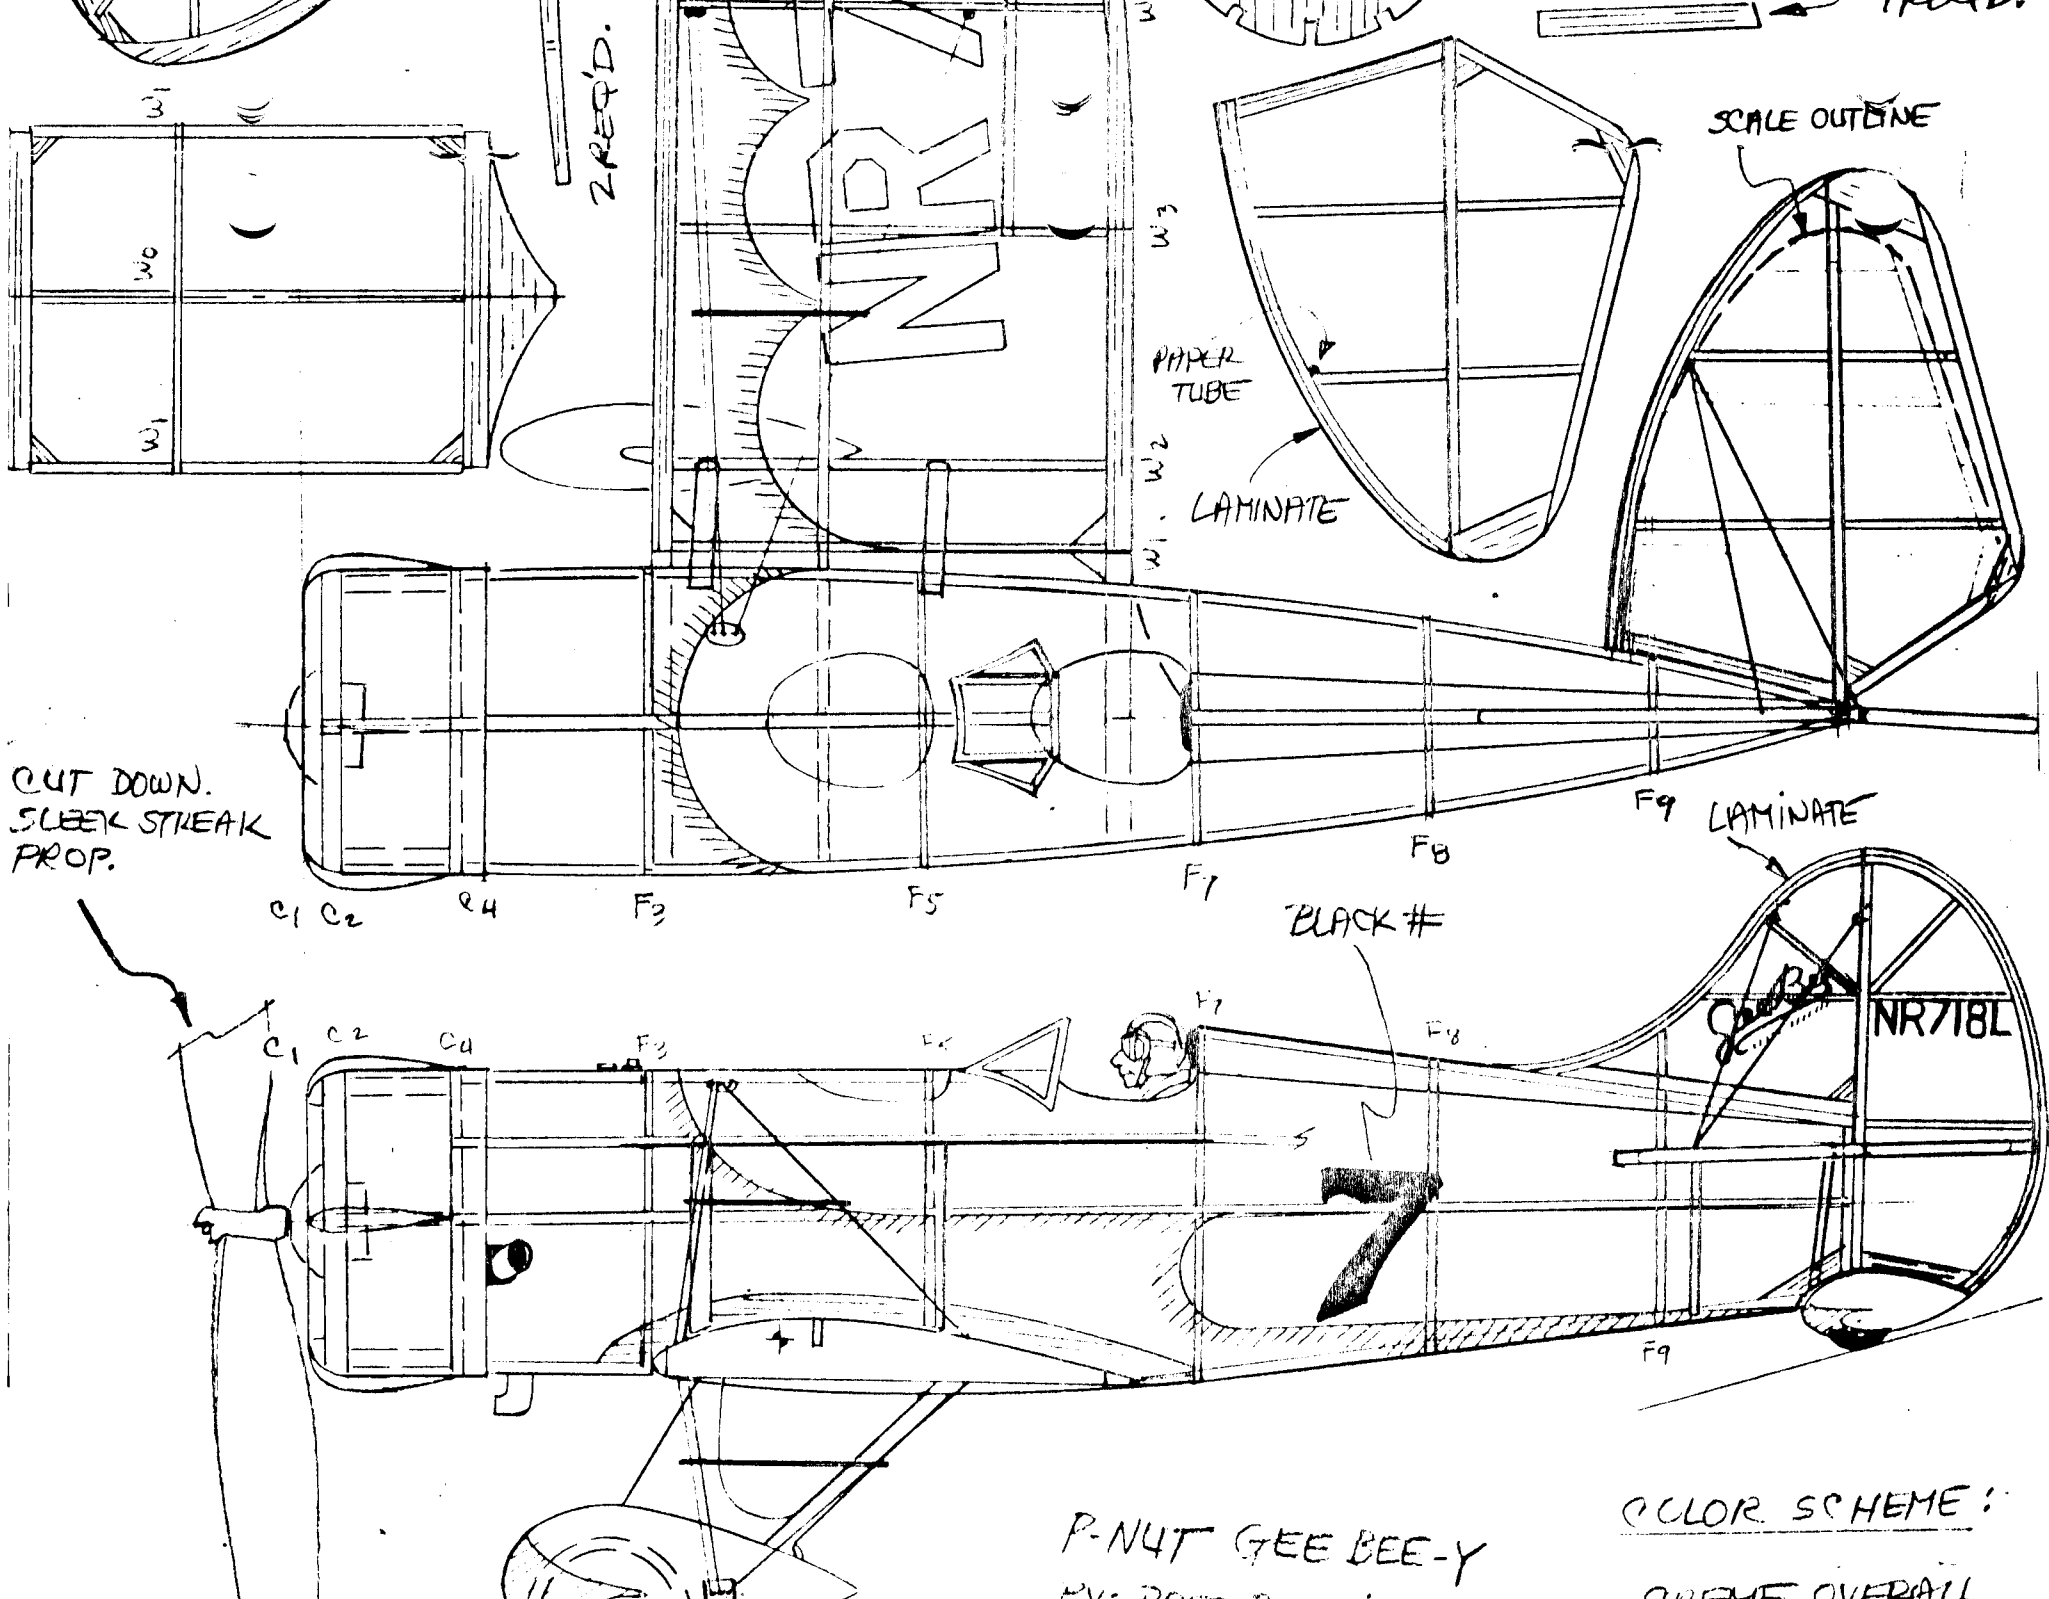

← WING SPAR CUT FROM 1/32" REQ'D.

← WING STRUTS 4 REQ'D.

← SCALE OUTLINE

2 REQ'D.

SCALE OUTLINE

PAPER TUBE

LAMINATE

F9 LAMINATE

BLACK #

NR718L

CUT DOWN.
SLEEK STREAK
PROP.

P-NUT GEE BEE-Y
BY: PRES BRUNING

COLOR SCHEME:
CREME OVERALL

P-NUT GEE BEE-Y
BY: PRES BRUNING
1 FEB '88

COLOR SCHEME:

CREME OVERALL
WITH RED TRIM