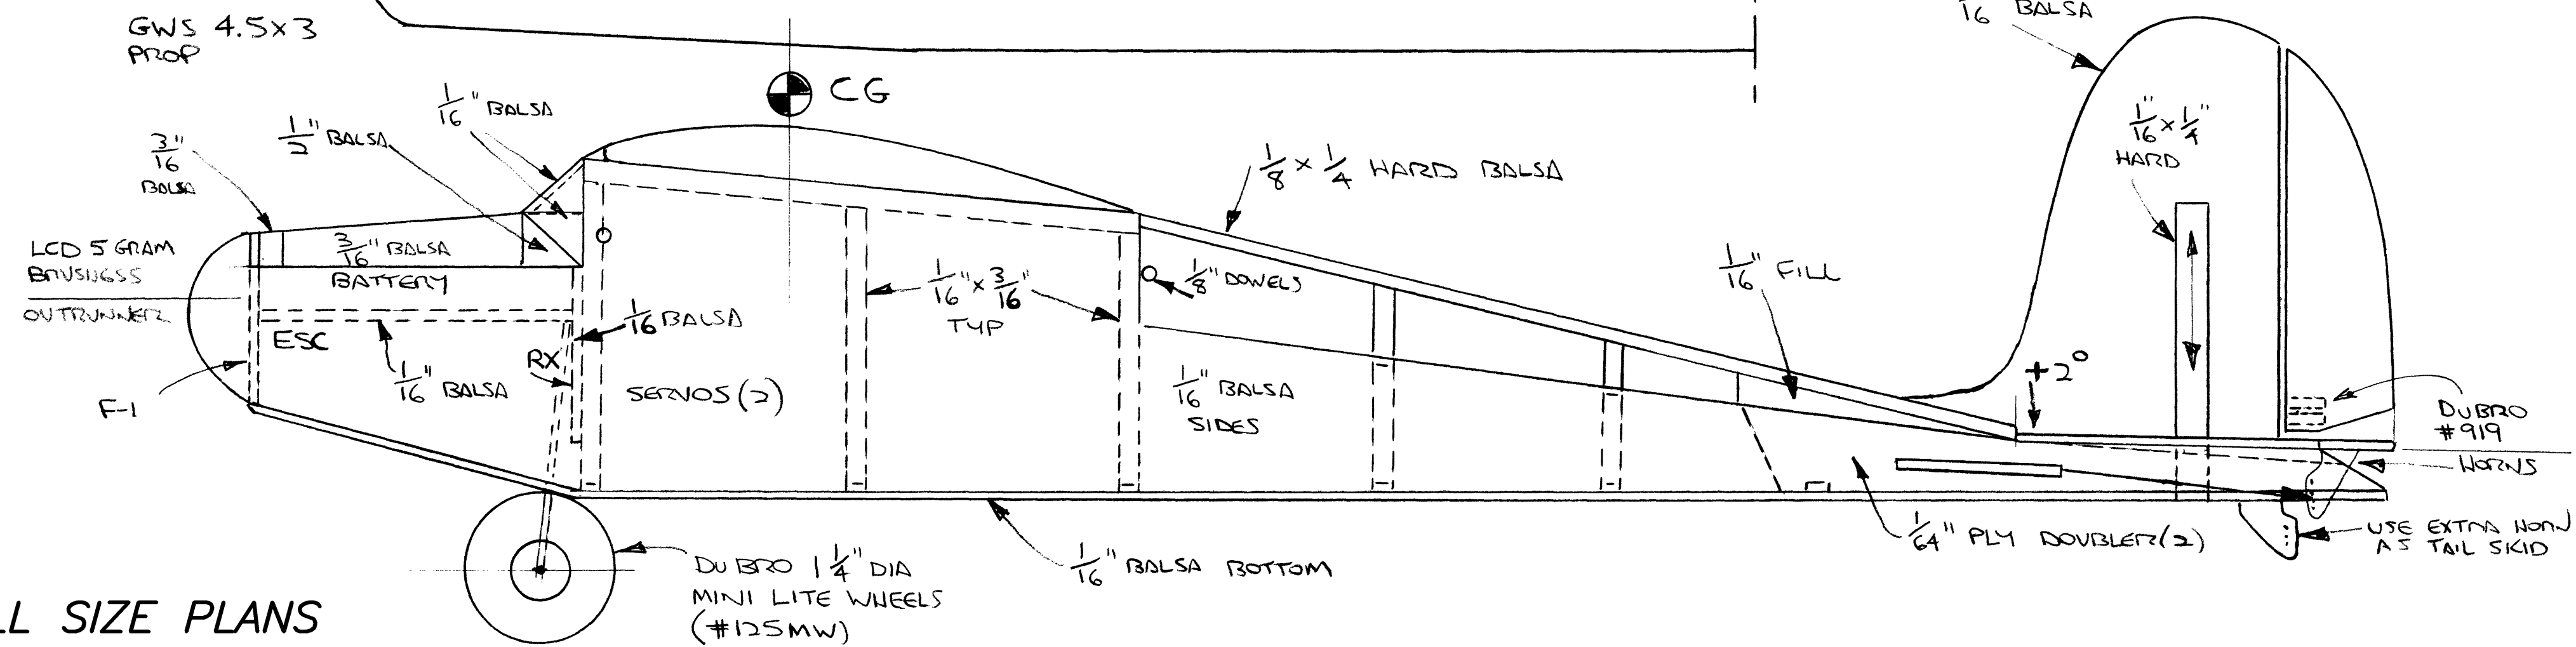

ARCHIVE #002886
 FULL SIZE PLANS
 1640 N Kellogg St
 Galesburg, IL 61401
www.fullsizeplans.com
Info@fullsizeplans.com

NOTE - THE CONSTRUCTION ARTICLE FOR THIS MODEL IS IN THE APRIL 2010 ISSUE OF RC MICRO WORLD - www.cloud9rc.com

Rev 1/26/10

LIVE WIRE KITTEN 002886 ©					
DESIGNED BY HAL DEBOLT 1953					
REDUCED SIZE VERSION 2010 BY BOB ARETLE					
AREA - 100 SQ IN	SPAN - 33"	WEIGHT - 4.1 OZ			
0	1	2	3	4	5