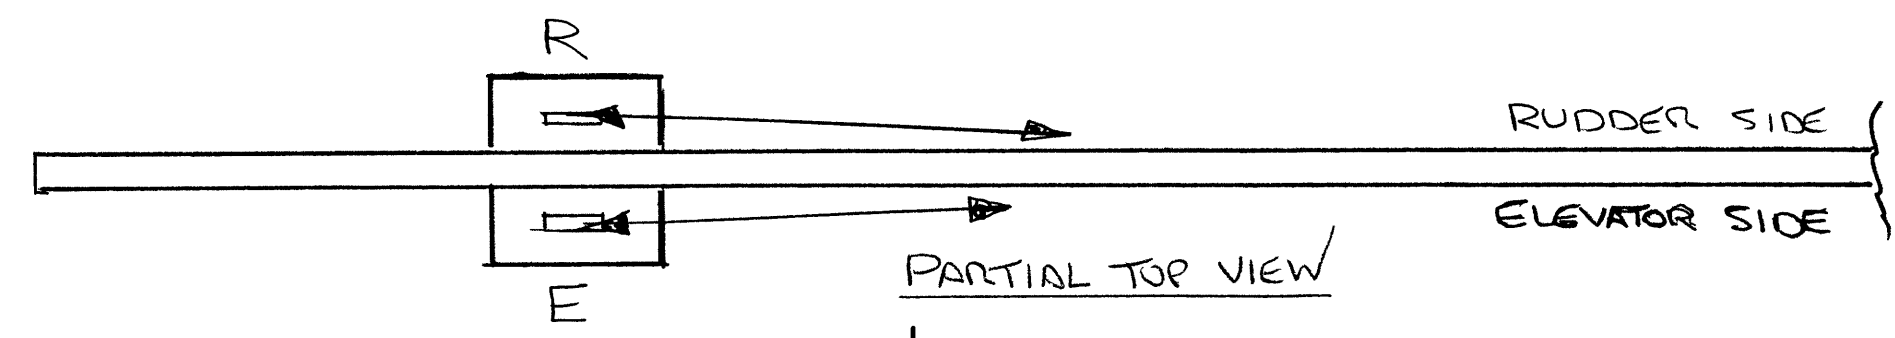

GWS
5x3
PROP

Bob Aberle 7/28/10

ARCHIVE #002964
COOPERATIVE PLANS SERVICE
1640 N KELLOGG STREET
GALESBURG, ILLINOIS 61401, USA
www.co-op-plans.info/co-op.html
(C)2010 - Not for resale

DESIGNED BY BOB ABERLE

CEILING SOARER			
FOR THE KIEF OPEN MOTOR GLIDER EVENT			
SPAN-32 INCHES		AREA 105 SQ. IN.	
WEIGHT 39 GRAMS		LENGTH 19 INCHES	
0	1	2	3 4 5 6