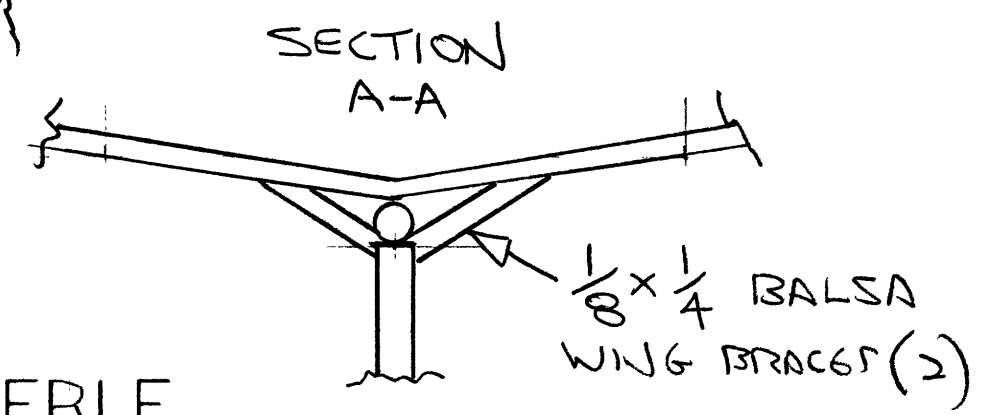

GWS
5x3
PROP

Bob Aberle 7/28/10

ARCHIVE #002964
COOPERATIVE PLANS SERVICE
1640 N KELLOGG STREET
GALESBURG, ILLINOIS 61401, USA
www.co-op-plans.info/co-op.html
(C)2010 - Not for resale

DESIGNED BY BOB ABERLE

CEILING SOARER			
FOR THE KIEF OPEN MOTOR GLIDER EVENT			
SPAN-32 INCHES		AREA 105 SQ. IN.	
WEIGHT 39 GRAMS		LENGTH 19 INCHES	
0	1	2	3 4 5 6